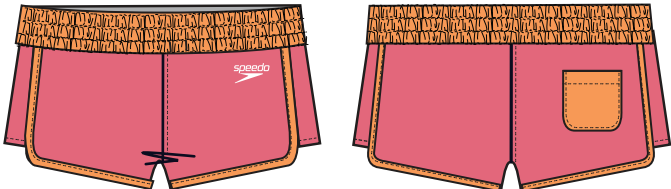

8-002360 Solid Boardshort

53% Recycled Poly / 47% Polyester

XS - XL

MSRP: 35.00 / 0571

Coral Paradise
00968