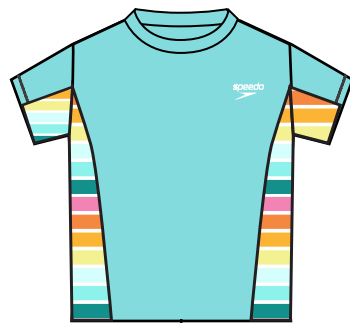

7714120 Print High Neck Tankini Set

82% Polyester / 18% Creora HighClo Spandex

7 - 16

MSRP: 39.50 / 5791

BITTERSWEET 501 BLUE ATOLL 440

7714150 Logo Elastic Bikini Set

82% Polyester / 18% Creora HighClo Spandex

7 - 16

MSRP: 39.50 / 5791

AQUA SPLASH 441 ENAMEL BLUE 440

7714181 Print Strappy Bikini Set

82% Polyester / 18% Creora HighClo Spandex

7 - 16

MSRP: 39.50 / 5791

ANTHRACITE 001

7714129 S/S Print Splice Rashguard

87% Polyester / 13% Spandex

XS - XL

MSRP: 29.50 / 5741

AQUA SPLASH 333

7714130 L/S Print Splice Rashguard

87% Polyester / 13% Spandex

XS - XL

MSRP: 35.00 / 0571

BITTERSWEET 600

7714151 Hooded Swim Tee

87% Polyester / 13% Spandex

XS - XL

MSRP: 35.00 / 0571

PARADISE GREEN 332

AQUA SPLASH 331